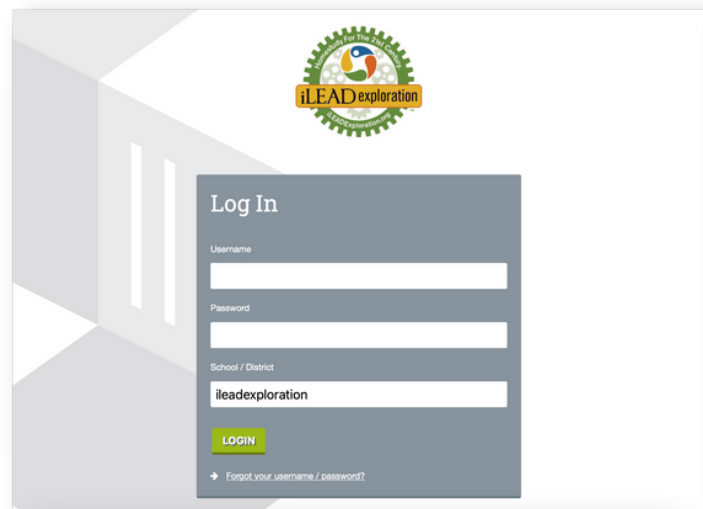

ACCESSING LEARNER TEST SCORES

Use this parent tutorial on how to access your learner's test scores through your Parent/Student Portal.

Log into the Parent/
Student Portal

Portal Link:

<https://ileadlancaster.parentstudentportal.com/>