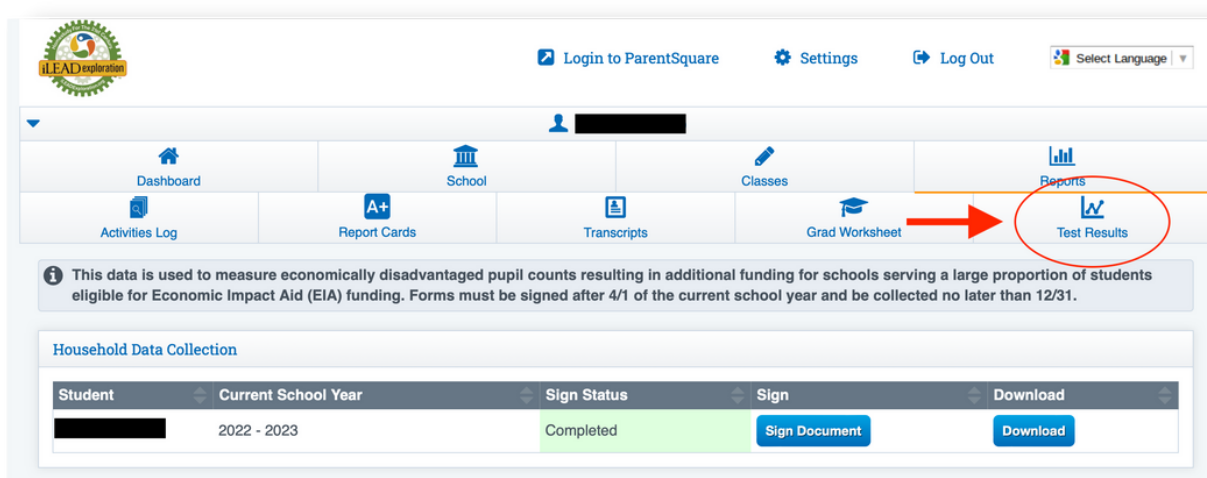

2. Click TEST RESULTS