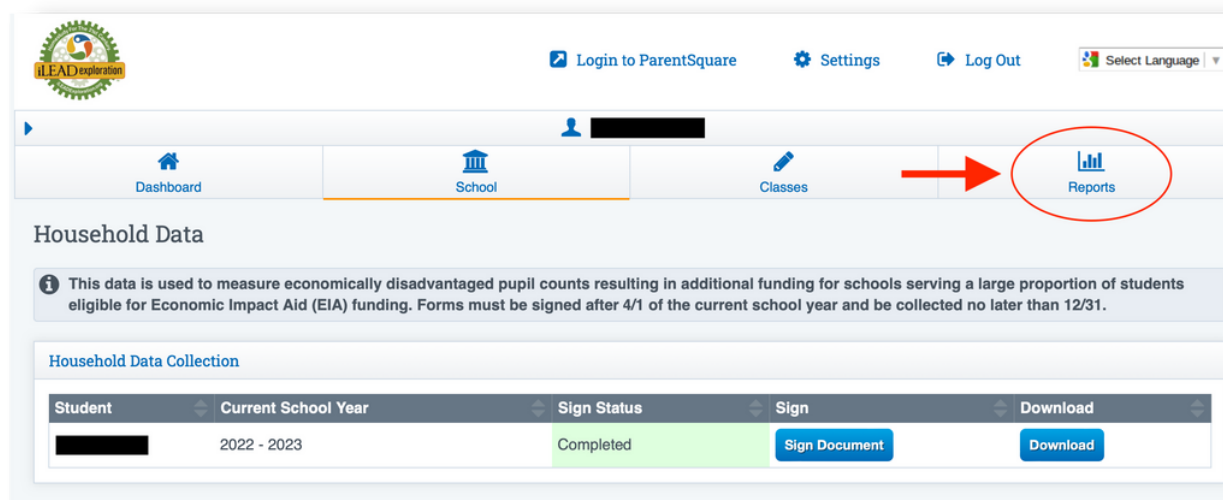

1. Click REPORTS